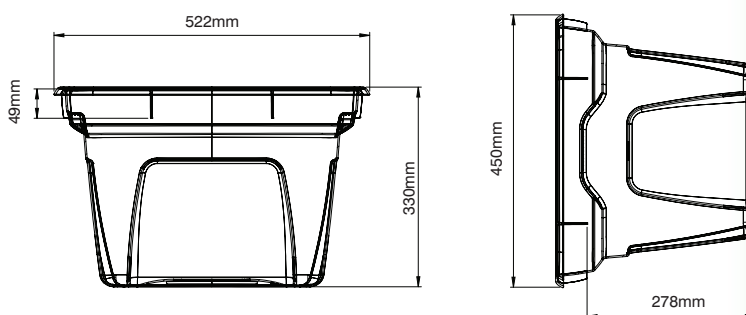

Dimensions

45 litre